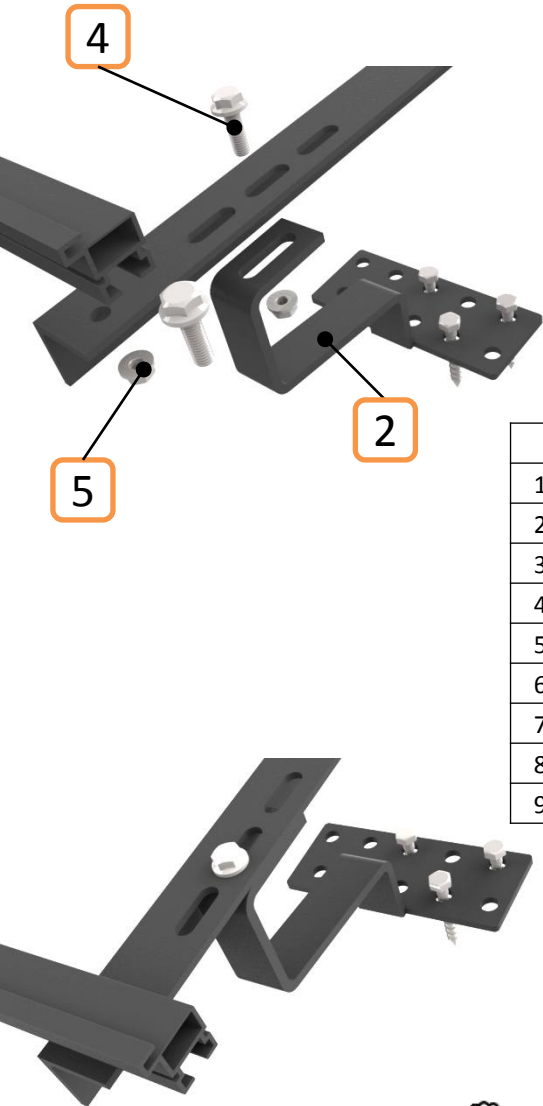

[info@solimpeks.com](mailto:info@solimpeks.com)

**Onto - Roof Mounting Kit Manual  
For 1 Collector With TSM 200 Tank**

SOLIMPEKS

SOLIMPEKS

	Part Name	Quantity
1	Support (Stainless Steel)	2
2	Support (Black Painted)	4
3	8 x 60 Wood Screw	18
4	M8 x 25 Screw	12
5	M8 Nut	12
6	Tank Holder	2
7	2400 X 40 X 40 mm	1
8	2400 X 40 X 40 mm	1
9	Aluminum Profile	2