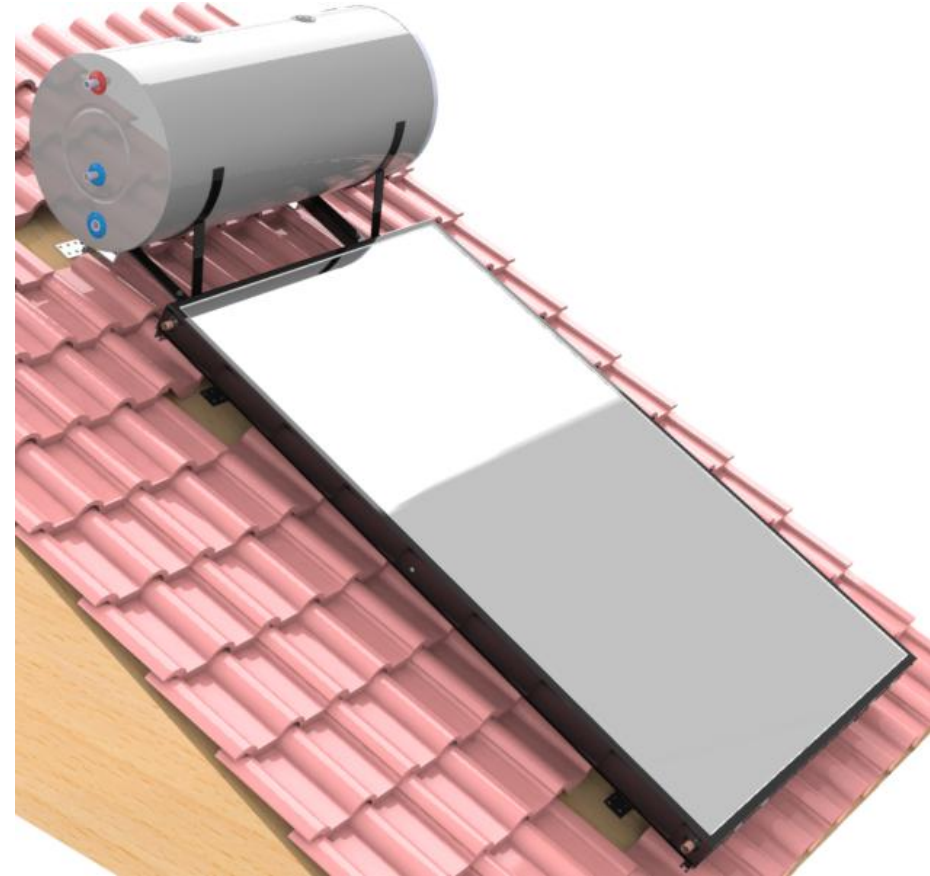

SOLIMPEKS

SOLIMPEKS

Solimpeks Solar Energy Corp.

Fevzi Çakmak Mah. Ankara Cad. 10753 Sk. No:3

Karatay / Konya / TURKEY

Tel: +90.444.06.02

Fax: +90.444.06.08

www.solimpeks.com

info@solimpeks.com

**Onto - Roof Mounting Kit Manual
For 1 Collector With TSM 200 Tank**