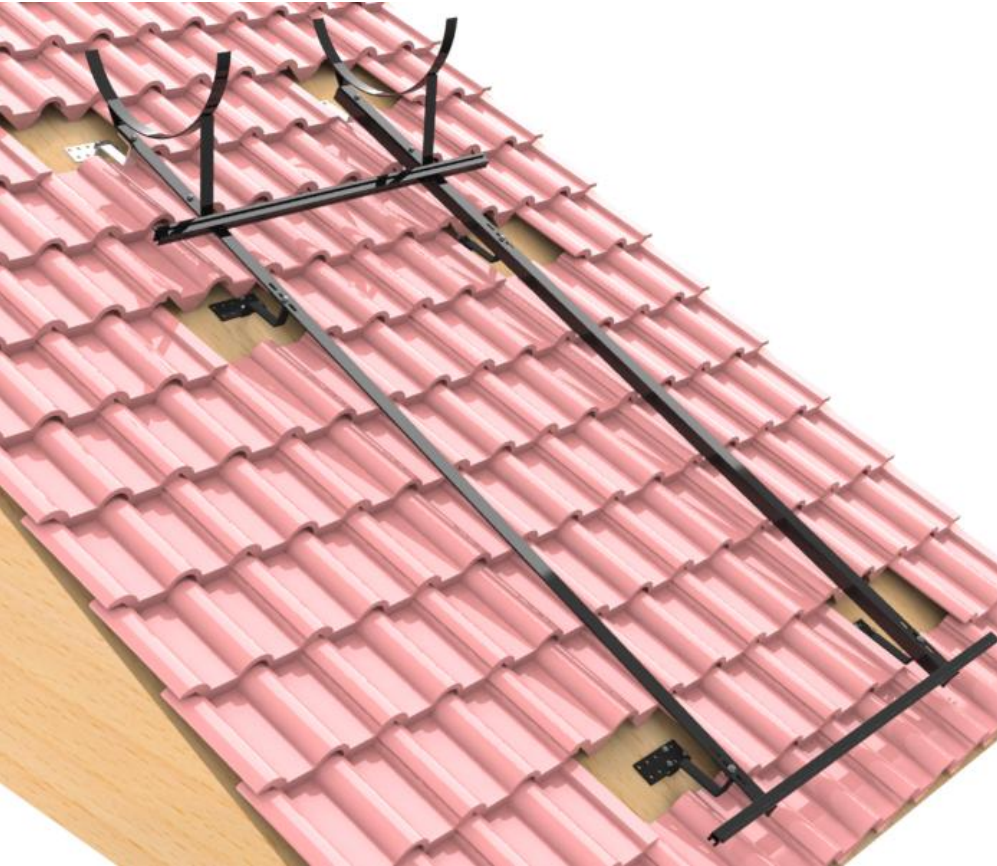

SOLIMPEKS

SOLIMPEKS

Solimpeks Solar Energy Corp.

Fevzi Çakmak Mah. Ankara Cad. 10753 Sk. No:3

Karatay / Konya / TURKEY

Tel: +90.444.06.02

Fax: +90.444.06.08

www.solimpeks.com

info@solimpeks.com

**Onto - Roof Mounting Kit Manual
For 1 Collector With TSM 200 Tank**