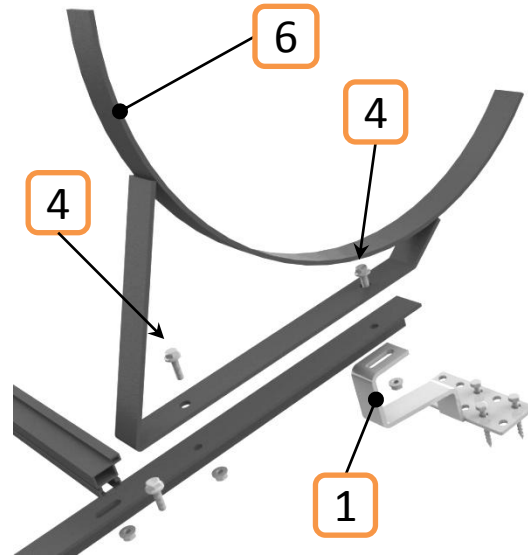

[info@solimpeks.com](mailto:info@solimpeks.com)

**Onto - Roof Mounting Kit Manual  
For 1 Collector With TSM 200 Tank**

SOLIMPEKS

SOLIMPEKS

	Part Name	Quantity
1	Support (Stainless Steel)	2
2	Support (Black Painted)	4
3	8 x 60 Wood Screw	18
4	M8 x 25 Screw	12
5	M8 Nut	12
6	Tank Holder	2
7	2400 X 40 X 40 mm	1
8	2400 X 40 X 40 mm	1
9	Aluminum Profile	2