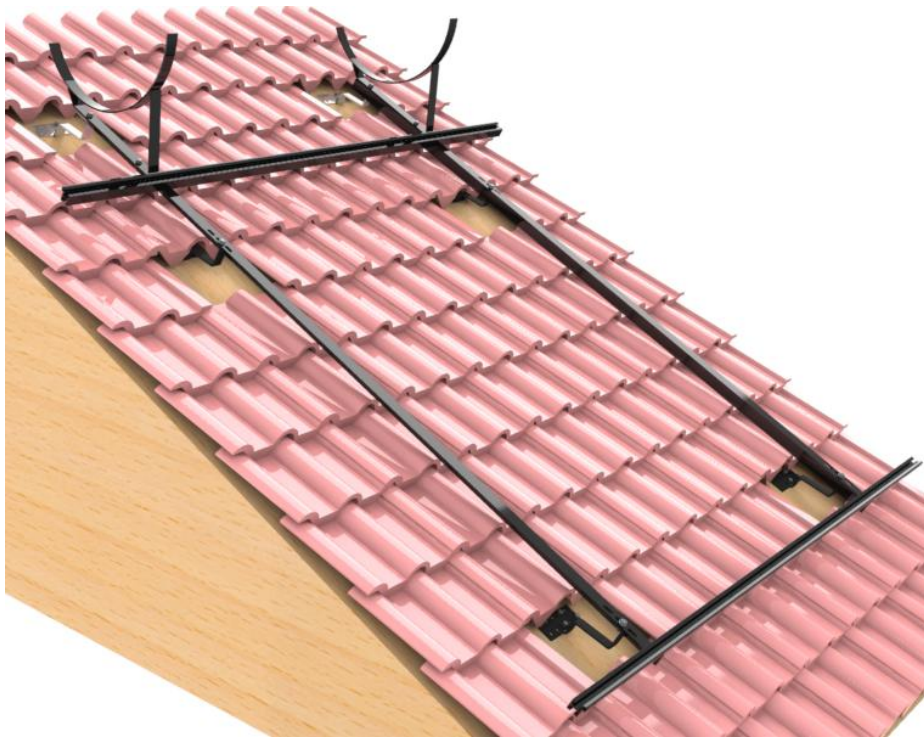

SOLIMPEKS

SOLIMPEKS

Solimpeks Solar Energy Corp.

Fevzi Çakmak Mah. 10753 Sk. No:3

Karatay / Konya / TURKEY

Tel: +90.444.06.02

Fax: +90.444.06.08

www.solimpeks.com

info@solimpeks.com

**Onto - Roof Mounting Kit Manual
For 2 Collector With TSM 300 Tank**