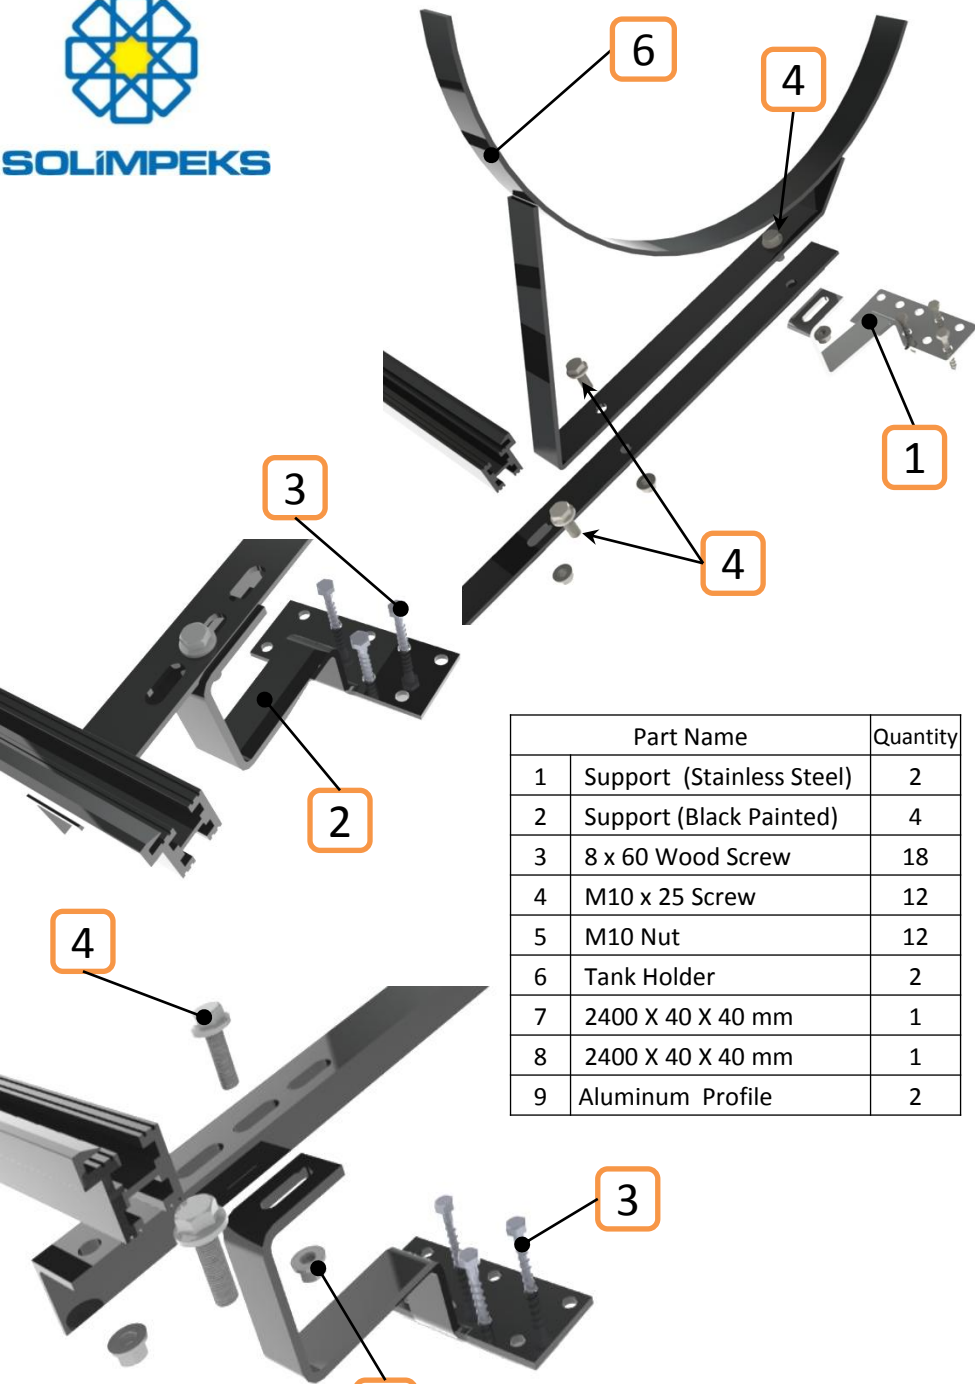

info@solimpeks.com

**Onto - Roof Mounting Kit Manual
For 2 Collector With TSM 300 Tank**

SOLIMPEKS

| Part Name | | Quantity |
|-----------|---------------------------|----------|
| 1 | Support (Stainless Steel) | 2 |
| 2 | Support (Black Painted) | 4 |
| 3 | 8 x 60 Wood Screw | 18 |
| 4 | M10 x 25 Screw | 12 |
| 5 | M10 Nut | 12 |
| 6 | Tank Holder | 2 |
| 7 | 2400 X 40 X 40 mm | 1 |
| 8 | 2400 X 40 X 40 mm | 1 |
| 9 | Aluminum Profile | 2 |

SOLIMPEKS