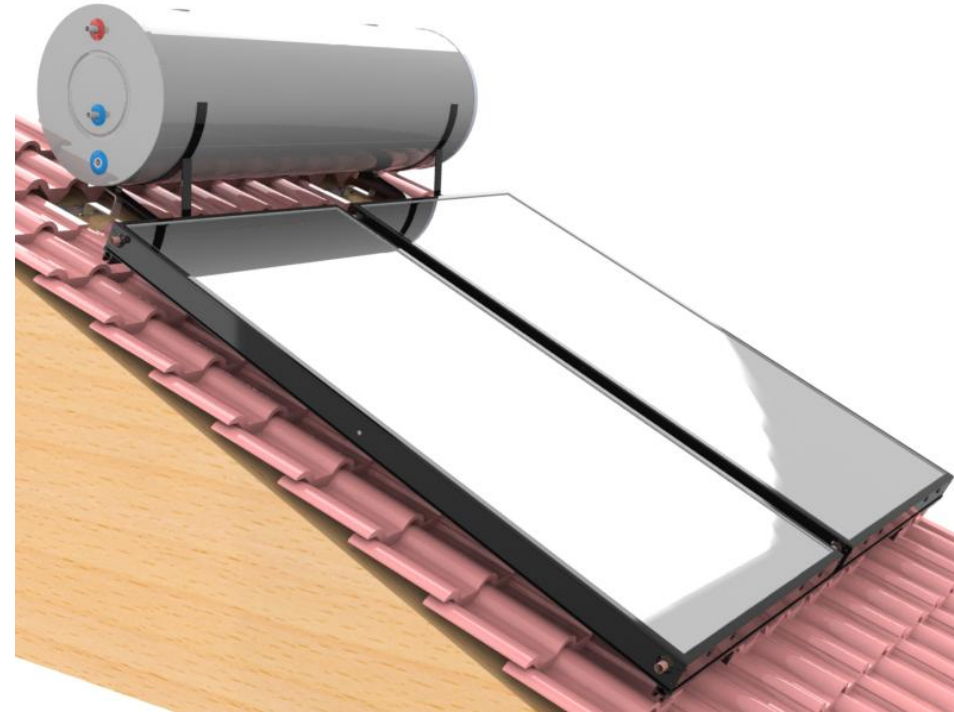

SOLIMPEKS

SOLIMPEKS

Solimpeks Solar Energy Corp.

Fevzi Çakmak Mah. 10753 Sk. No:3

Karatay / Konya / TURKEY

Tel: +90.444.06.02

Fax: +90.444.06.08

www.solimpeks.com

info@solimpeks.com

**Onto - Roof Mounting Kit Manual
For 2 Collector With TSM 300 Tank**